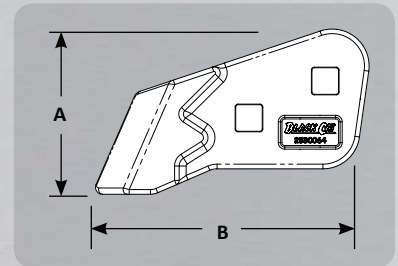

Corner Guard Protectors

Part #	Description	Weight	Model	A	B
253 0060/61	Bolt On Corner Protector - RH/LH	20.5 lbs	916-953	8.31"	12.25"
253 0062/63	Bolt On Corner Protector - RH/LH	28.2 lbs	916-963	8.19"	13.38"
173 5426/27	Bolt On Corner Protector - RH/LH	30.2 lbs	960-977	8.75"	13.0"
253 0064/65	Bolt On Corner Protector - RH/LH	38.6 lbs	960-977	8.94"	15.00"
173 5428/29	Bolt On Corner Protector - RH/LH	35.8 lbs	980-988	9.25"	14.5"
253 0066/67	Bolt On Corner Protector - RH/LH	70.1 lbs	980-988	10.98"	17.50"

Bolt On Wear Plates

Part #	Model	Weight	Length	Height	Width	Bolt Size
9W6747	944, 950, 960, 962	42.2 lbs	20.75"	10.00"	1.00"	0.75"
9W6748	963	41.8 lbs	21.13"	10.00"	1.00"	0.75"
9W6749	966D, E, F, 970, 973	69.8 lbs	22.25"	10.00"	1.38"	0.75"
161 8573	966G, H, 972G, H	66.6 lbs	22.25"	10.00"	1.38"	0.75"
7V0910	973, 980C	96.2 lbs	23.63"	11.50"	1.63"	0.75"
9W6750	973, 980C, F	69.8 lbs	23.50"	10.00"	1.38"	0.75"
109 9215	980G, H	72.0 lbs	24.50"	10.00"	1.38"	0.75"
6Y3609	988B, F	75.8 lbs	26.75"	10.00"	1.38"	1.00"
9V5793	988B, F	55.1 lbs	26.75"	10.00"	1.38"	1.00"
6Y3573	990	128.0 lbs	32.00"	13.00"	1.38"	1.00"
6W0276	992C, D	122.0 lbs	38.63"	13.00"	1.38"	1.00"
6Y3610	992C, D	182.0 lbs	38.63"	13.00"	1.75"	1.00"
100 4015	994, D	512.0 lbs	47.00"	14.75"	3.00"	1.25"