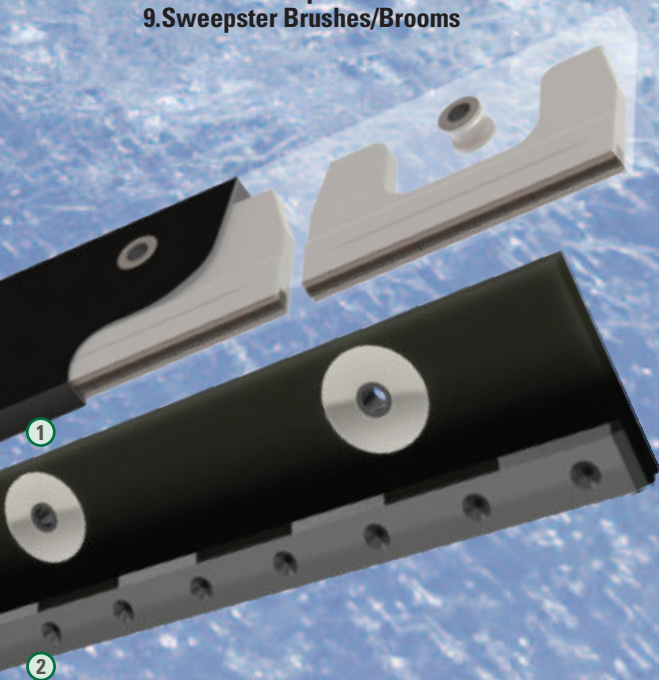

Road Maintenance

Creighton Rock Drill has a line up of unique snow plowing solutions for any road condition. The Joma 6000, Olofsfors SharqEdges P300, and the Kennametal I.C.E. blades are all unique products that cannot be found anywhere else. Regardless of your grading or plow conditions, we have a solution for you.

1. Black Cat Wear Parts JOMA 6000
2. Black Cat Wear Parts SnoShock
3. SharqEdges P300 Rubber
4. SharqEdges P300
5. Black Cat Wear Parts Bladerunner
6. Black Cat Wear Parts Grader & Snow Edges
7. Kennametal Scarifier Edges
8. Rubber Snowplow Blades
9. Sweepster Brushes/Brooms