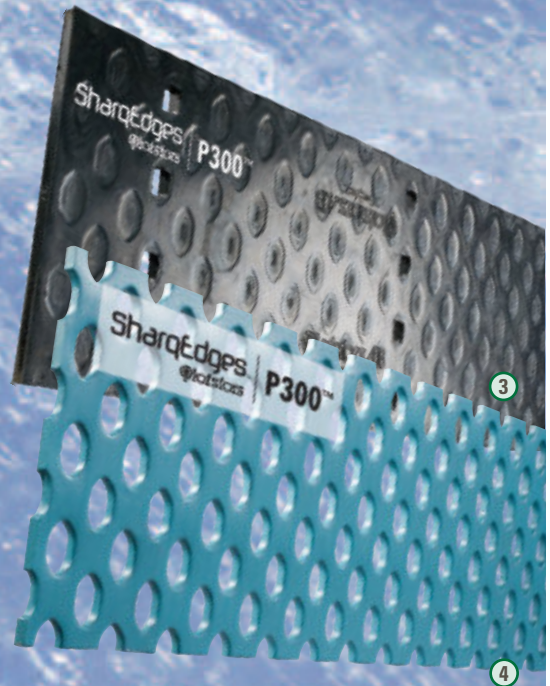

Road Maintenance

Creighton Rock Drill has a line up of unique snow plowing solutions for any road condition. The Joma 6000, Olofsfors SharqEdges P300, and the Kennametal I.C.E. blades are all unique products that cannot be found anywhere else. Regardless of your grading or plow conditions, we have a solution for you.

1. Black Cat Wear Parts JOMA 6000
2. Black Cat Wear Parts SnoShock
3. SharqEdges P300 Rubber
4. SharqEdges P300
5. Black Cat Wear Parts Bladerunner
6. Black Cat Wear Parts Grader & Snow Edges
7. Kennametal Scarifier Edges
8. Rubber Snowplow Blades
9. Sweepster Brushes/Brooms