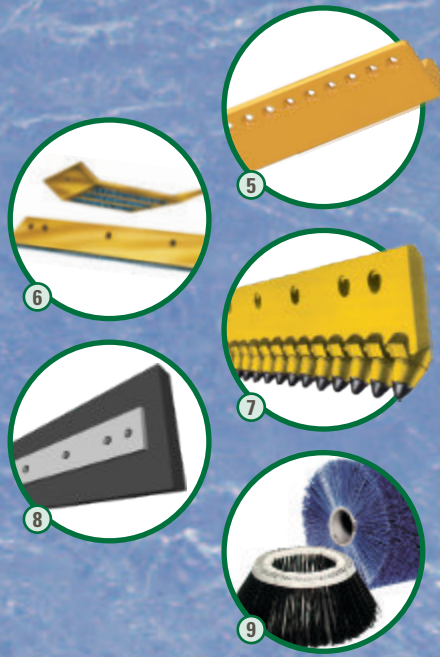

Road Maintenance

Creighton Rock Drill has a line up of unique snow plowing solutions for any road condition. The Joma 6000, Olofsfors SharqEdges P300, and the Kennametal I.C.E. blades are all unique products that cannot be found anywhere else. Regardless of your grading or plow conditions, we have a solution for you.

1. Black Cat Wear Parts JOMA 6000
2. Black Cat Wear Parts SnoShock
3. SharqEdges P300 Rubber
4. SharqEdges P300
5. Black Cat Wear Parts Bladerunner
6. Black Cat Wear Parts Grader & Snow Edges
7. Kennametal Scarifier Edges
8. Rubber Snowplow Blades
9. Sweepster Brushes/Brooms