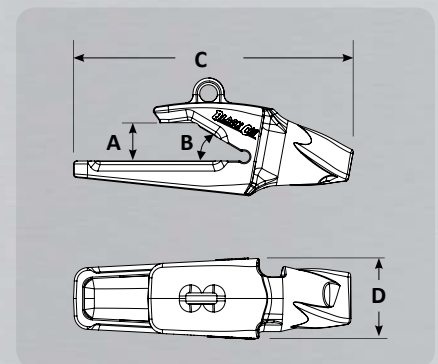

BLACK CAT
WEAR PARTS

TEETH & ADAPTERS

for Esco® Super V® Replacement

Super V® Adapters

Part Number	Weight	A	B	C	D	Pin
833-V17	3.7 lbs	-	30.0°	6.89"	2.19"	V17PN
833-V19	7.5 lbs	-	30.0°	8.86"	2.95"	V23PN
5849-V23	12.6 lbs	1.29"	30.0°	11.50"	3.53"	
5849-V29	17.4 lbs	1.32"	30.0°	12.61"	3.50"	V29PN
5850-V29	16.8 lbs	1.61"	30.0°	12.61"	3.50"	
5855-V33	24.6 lbs	1.61"	30.0°	14.17"	3.99"	V33PN
5856-V39	33.8 lbs	2.05"	30.0°	15.80"	4.44"	V39PN
5856-V43	48.6 lbs	2.05"	30.0°	17.15"	5.27"	V43PN
5857-V51	61.6 lbs	2.60"	30.0°	18.77"	5.42"	V51PN

Super V® Teeth

Part Number	Description	Weight	A	B	C
V17TYL	TYL	2.5 lbs	6.02"	2.63"	1.94"
V19SYL	SYL	4.9 lbs	7.24"	3.11"	2.50"
V23SYL	SYL	7.2 lbs	8.18"	3.98"	3.01"
V23S5F	Flare	8.8 lbs	8.20"	4.97"	
V23VY	Tiger	6.2 lbs	8.49"	3.58"	
V23TVY	Twin	7.4 lbs	8.72"	3.53"	3.54"
V29S6F	Flare	13.0 lbs	10.12"	6.03"	
V29SYL	SYL	10.2 lbs	9.37"	3.80"	
V29VY	Tiger	8.5 lbs	10.56"	3.76"	4.01"
V29TVY	Twin	9.9 lbs	10.43"	4.21"	
V33E	Extra	18.0 lbs	12.00"	4.26"	
V33S7F	Flare	19.2 lbs	11.22"	7.06"	4.76"
V33SYL	SYL	15.0 lbs	10.35"	4.26"	
V33VY	Tiger	11.9 lbs	11.52"	4.26"	
V33TVY	Twin	13.9 lbs	11.50"	4.26"	5.03"
V39S8F	Flare	28.4 lbs	12.34"	8.03"	
V39SYL	SYL	21.0 lbs	11.52"	4.80"	
V39VY	Tiger	17.2 lbs	13.03"	4.81"	
V39TVY	Twin	19.6 lbs	12.97"	5.08"	5.51"
V43E	Extra	34.0 lbs	14.80"	5.34"	
V43S9F	Flare	39.4 lbs	13.86"	9.02"	
V43SDX	SDX	32.0 lbs	13.02"	5.90"	
V43SYL	SYL	28.2 lbs	12.72"	5.34"	
V43VY	Tiger	24.0 lbs	14.27"	5.34"	6.14"
V43TVY	Twin	28.0 lbs	14.31"	5.35"	
V51S10F	Flare	49.7 lbs	15.36"	10.07"	
V51SYL	SYL	35.2 lbs	13.69"	5.91"	6.88"
V59SYL	SYL	44.9 lbs	13.93"	6.80"	
V61AG	Loader	76.3 lbs	16.76"	7.81"	9.00"
V61SYL	SYL	53.8 lbs	15.96"	6.59"	
V71ADHL	Loader	189.6 lbs	21.11"	6.30"	